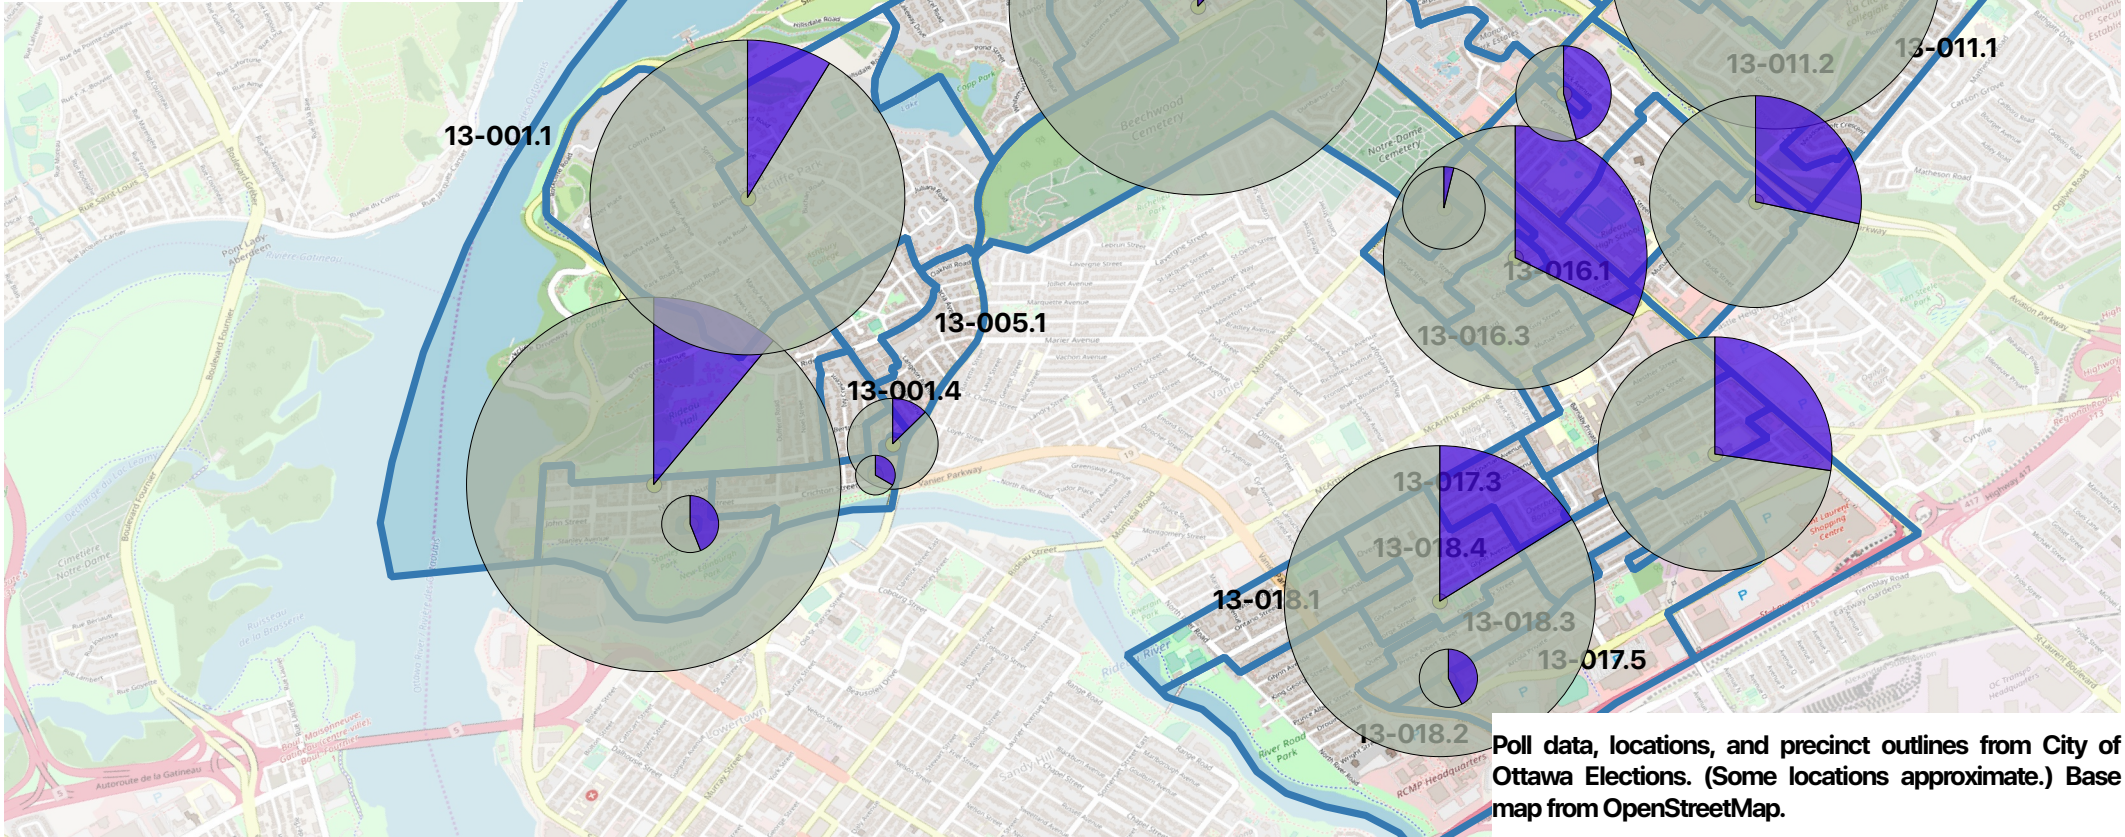

- October 2018 Polling Places
- Peter Heyck
- Tobi Nussbaum

Ward 13 - Rideau-Rockcliffe  
Regular poll results

Poll data, locations, and precinct outlines from City of Ottawa Elections. (Some locations approximate.) Base map from OpenStreetMap.