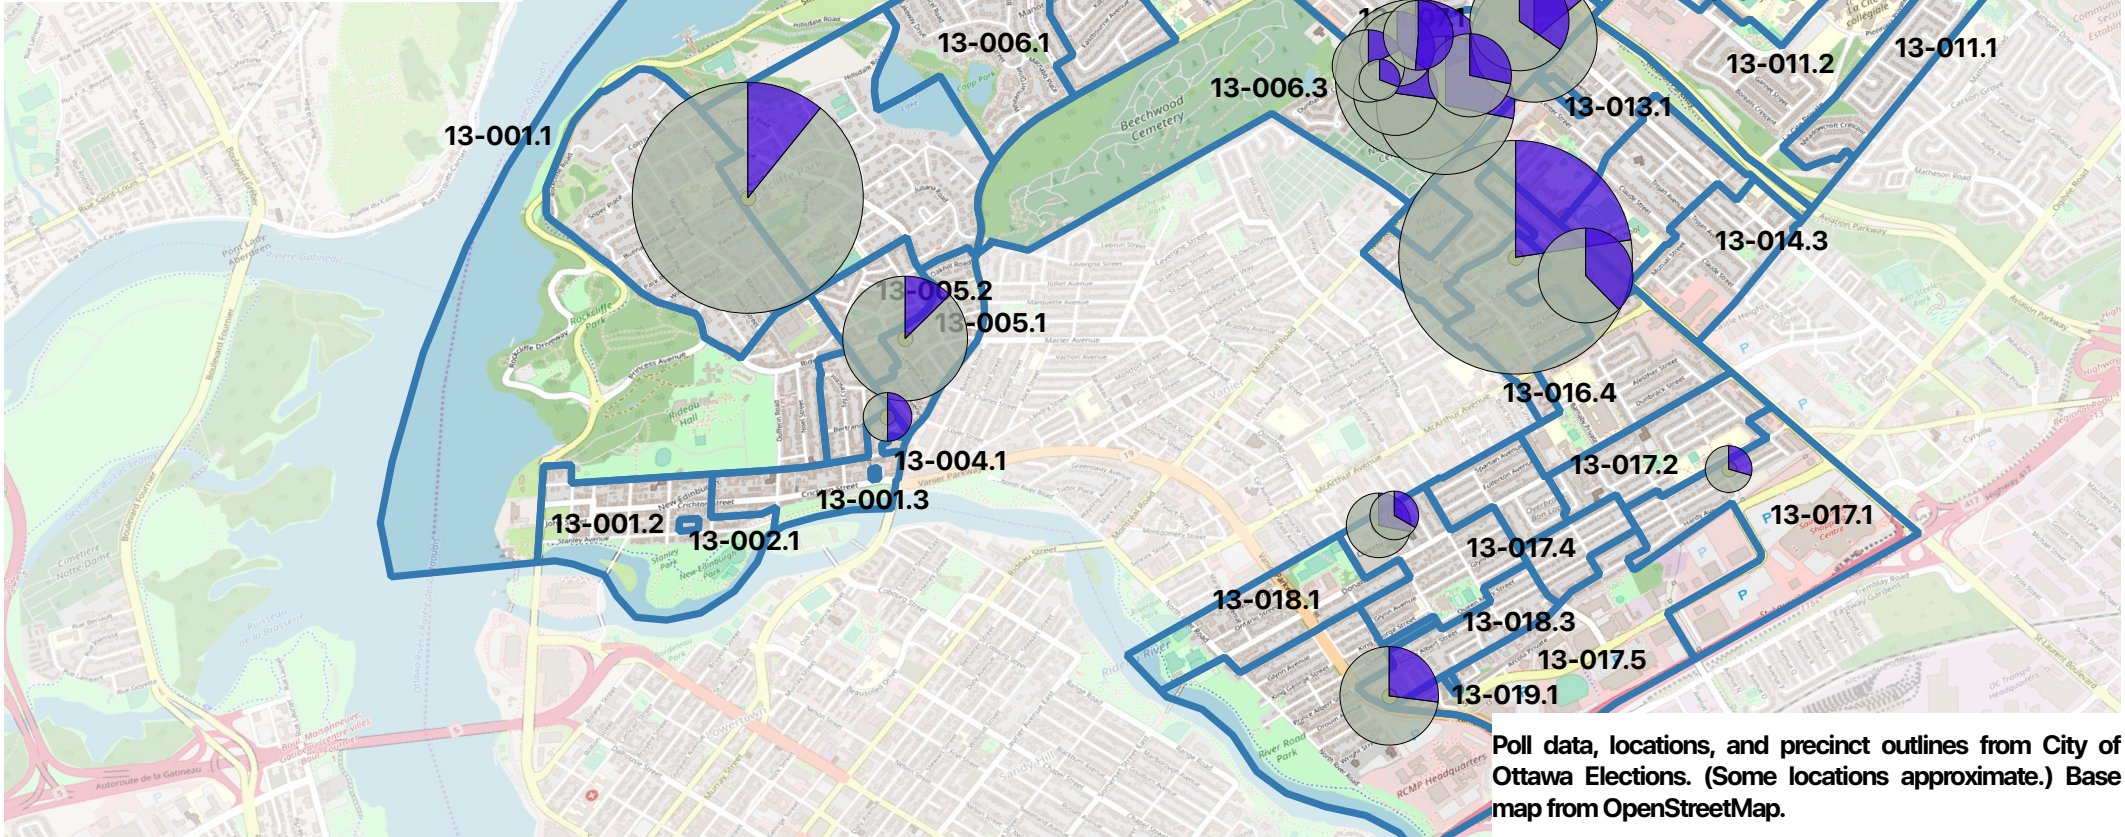

- October 2018 Polling Places
- Peter Heyck
- Tobi Nussbaum

Ward 13 - Rideau-Rockcliffe  
Advance Poll Results

Poll data, locations, and precinct outlines from City of Ottawa Elections. (Some locations approximate.) Base map from OpenStreetMap.